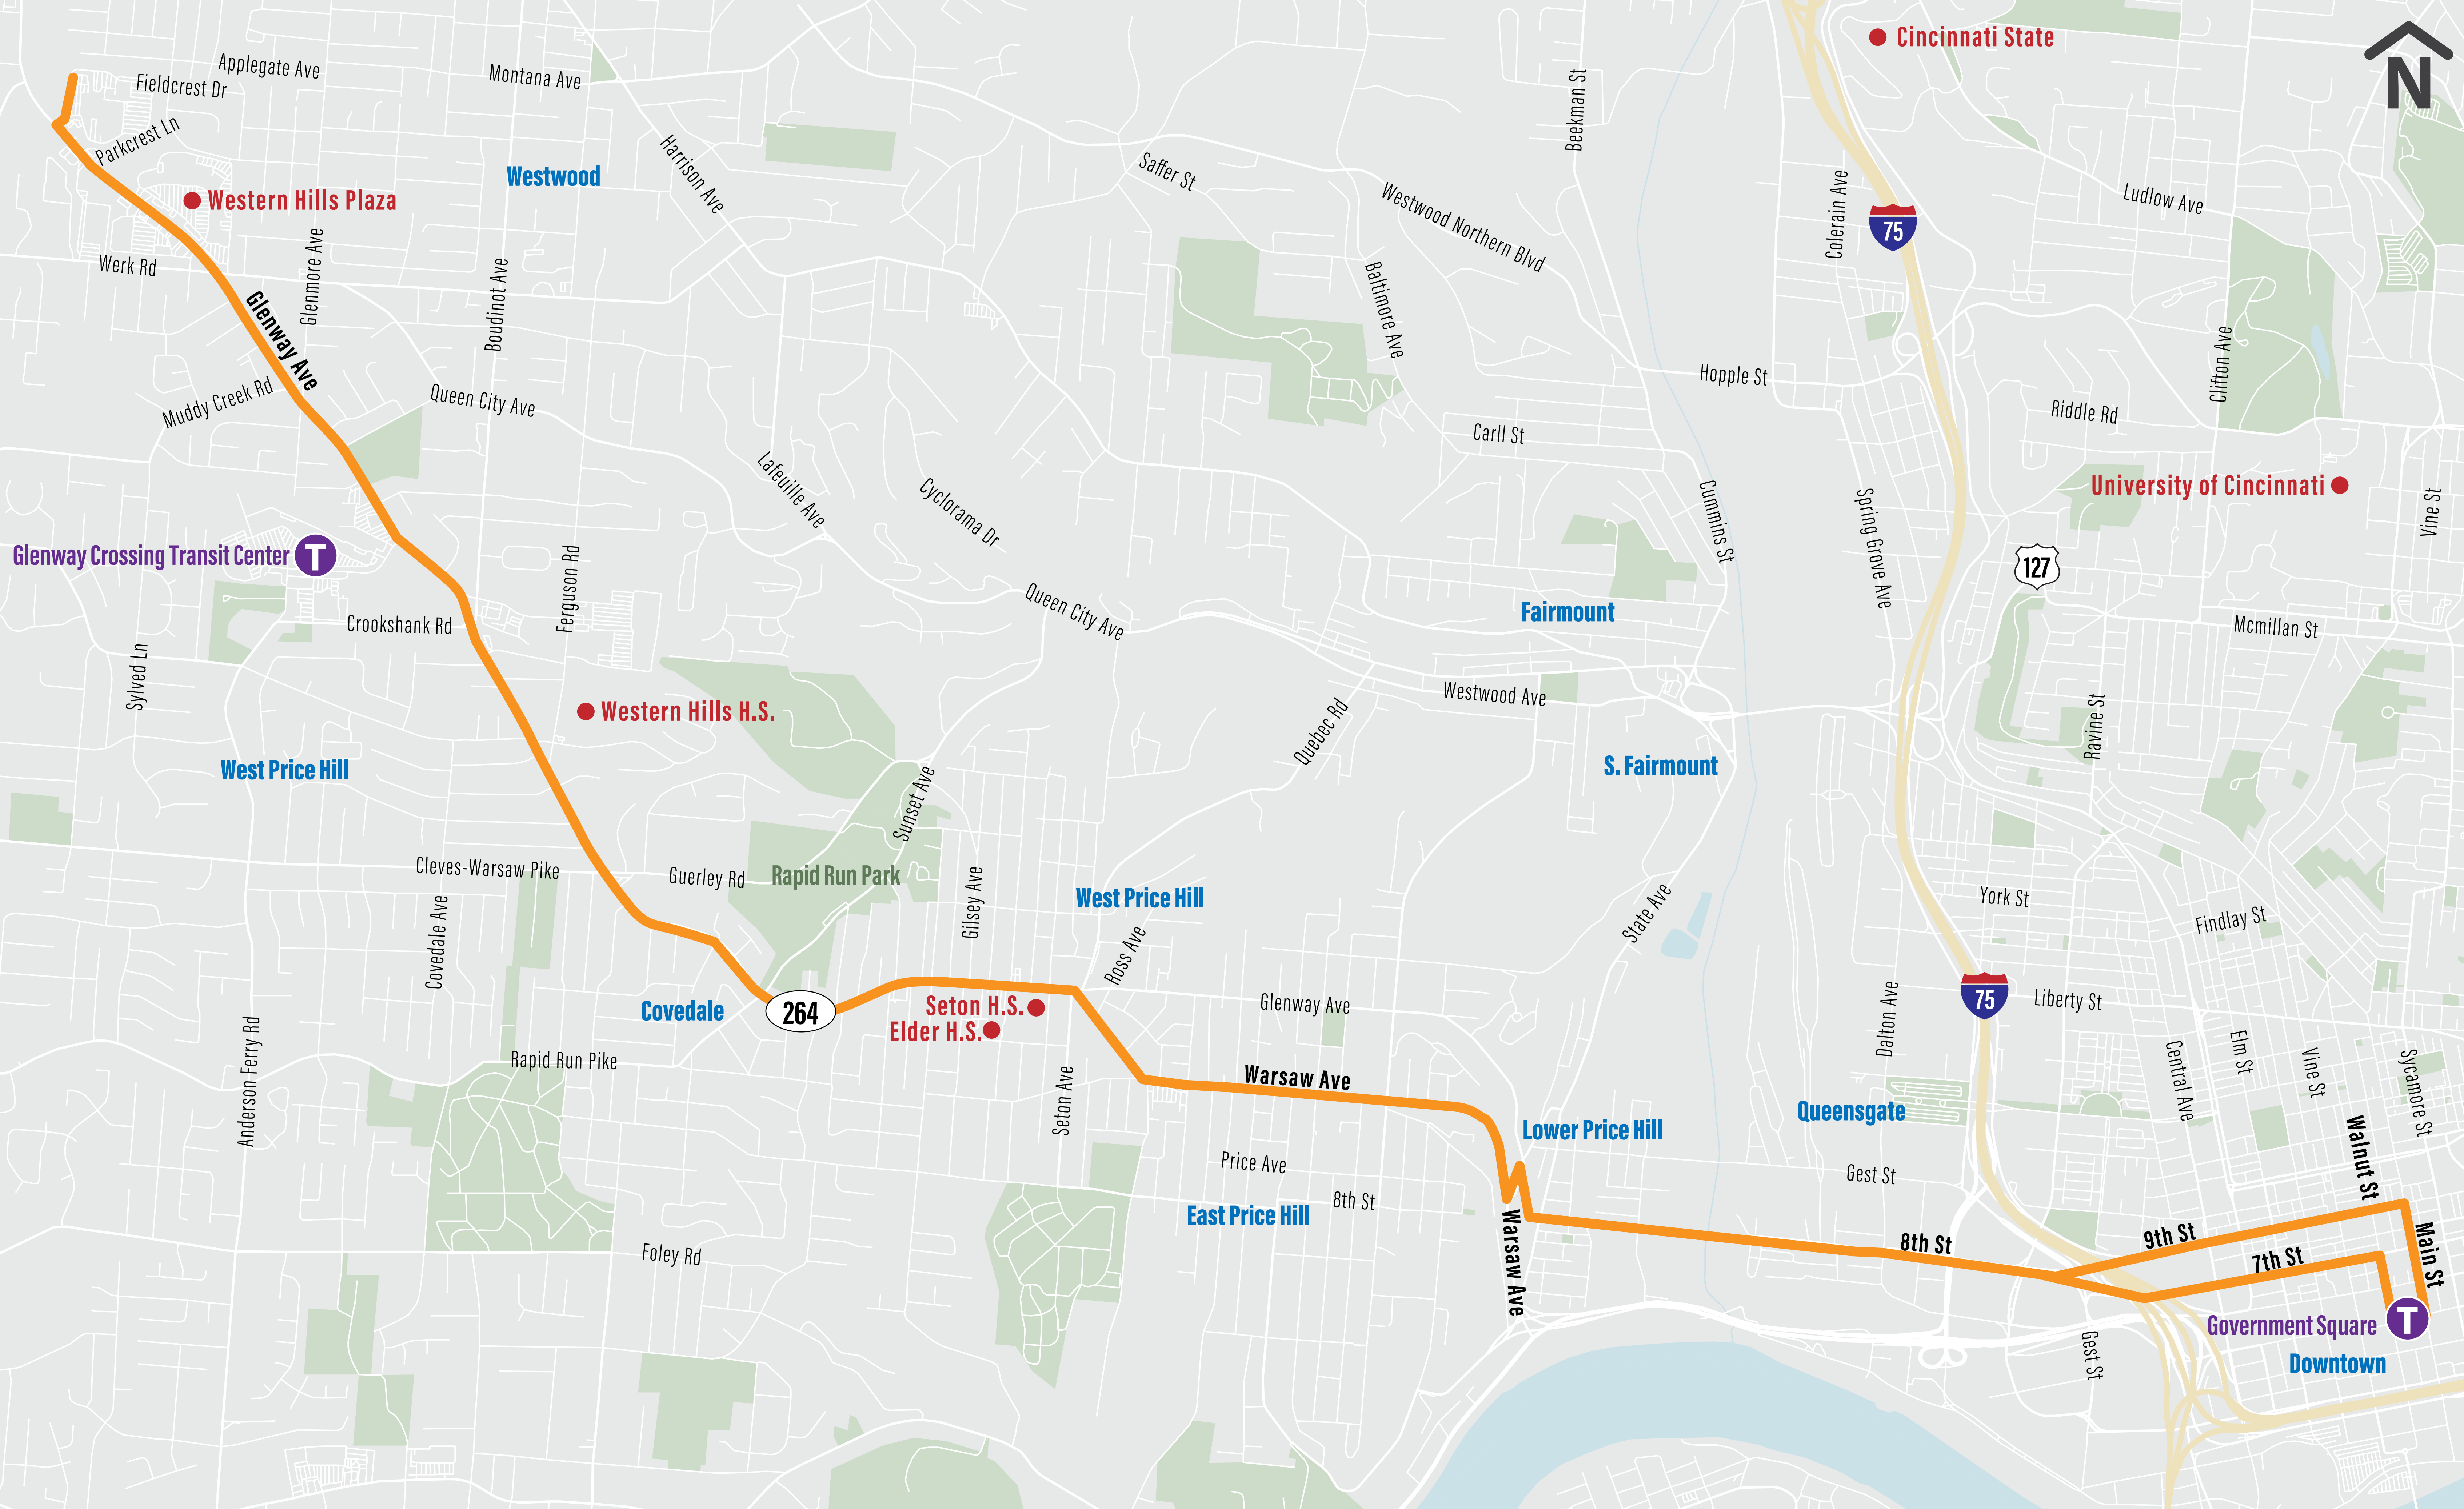

Proposed Glenway Avenue BRT Corridor

● Cincinnati State

● Western Hills Plaza

Glenway Crossing Transit Center **T**

● Western Hills H.S.

● Seton H.S.
● Elder H.S.

● University of Cincinnati

T

Downtown

264

75

127

75

Westwood

West Price Hill

Covedale

West Price Hill

East Price Hill

Fairmount

S. Fairmount

Lower Price Hill

Queensgate

Downtown